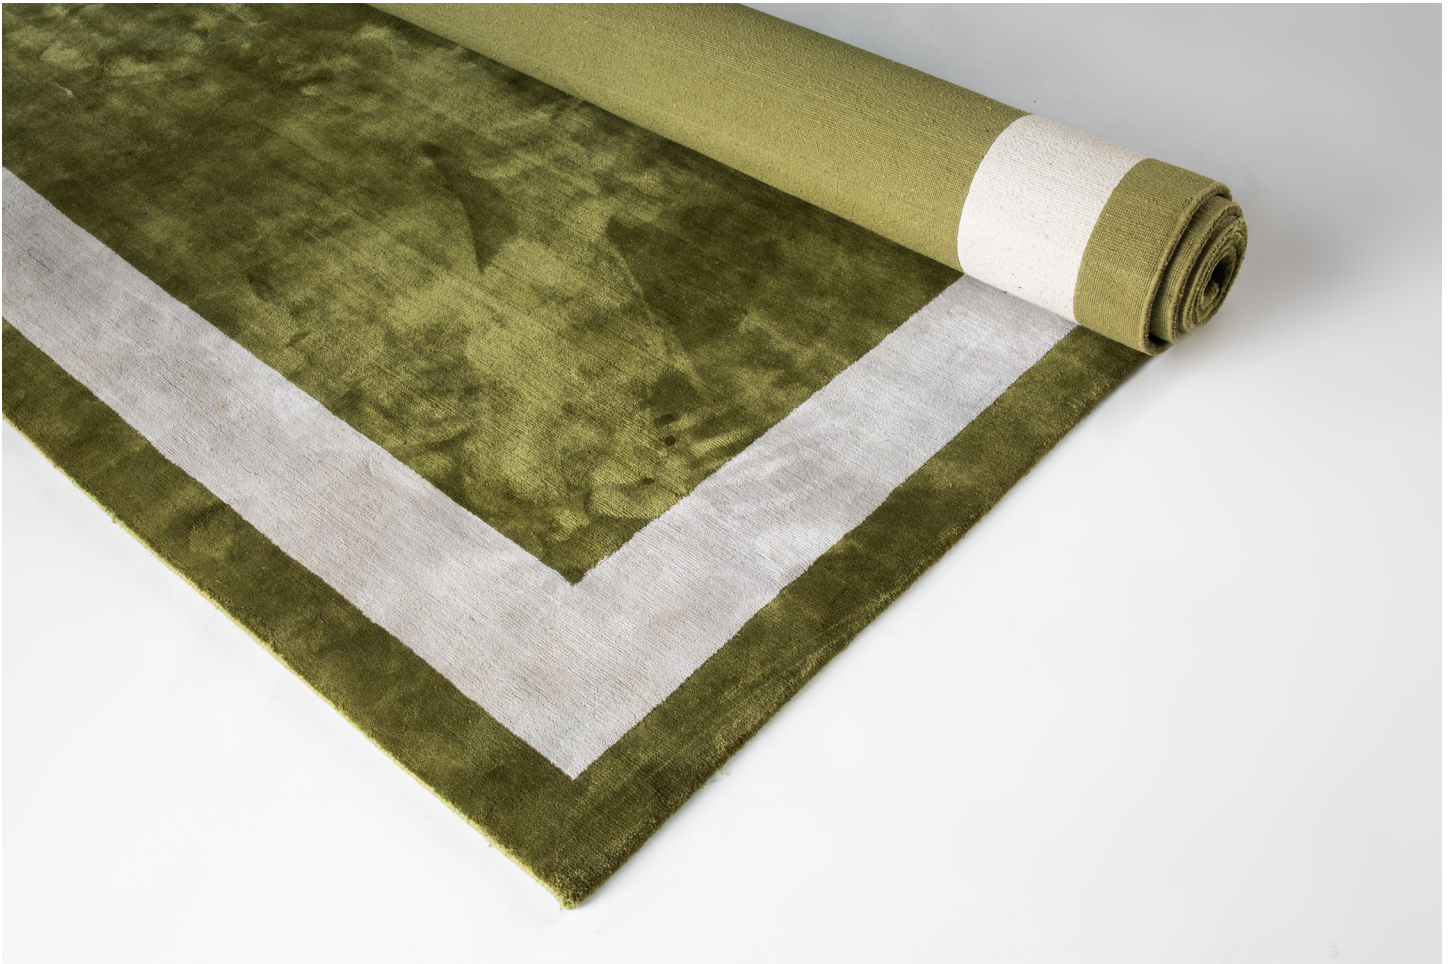

RUEMMLER

N° 559

One hundred percent silk rug with geometric pattern. Available in Olive/Gray, Mustard/Silver, and Silver/Gray.

RUEMMLER

\$135 per square foot list Size customizable