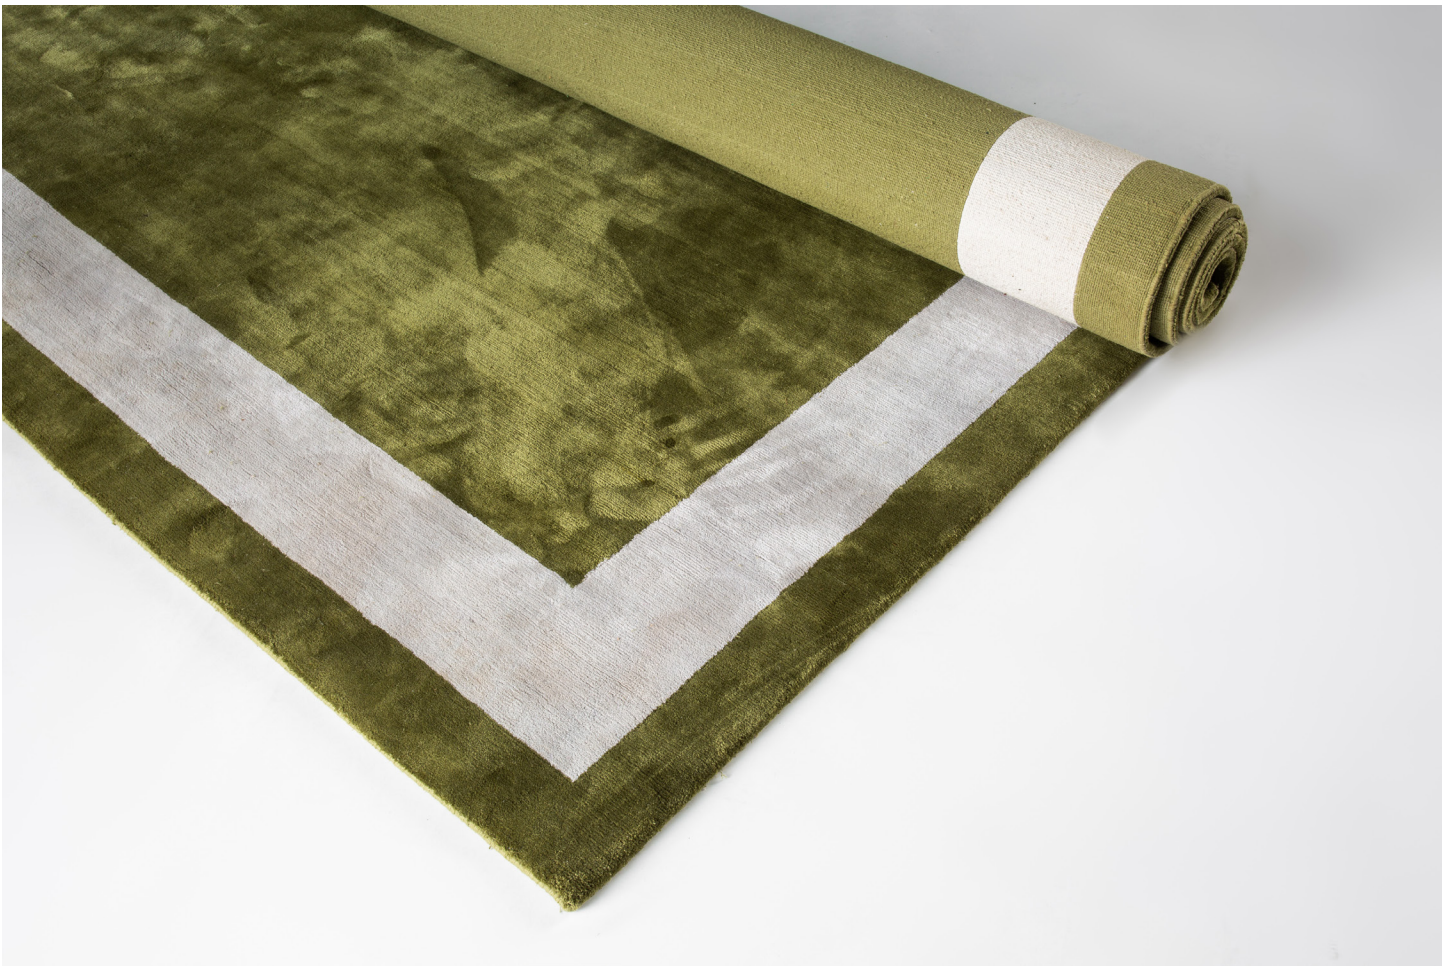

RUEMMLER

N° 559

One hundred percent silk rug with geometric pattern. Available in Olive/Gray, Mustard/Silver, and Silver/Gray.

RUEMMLER

\$135 per square foot list Size customizable